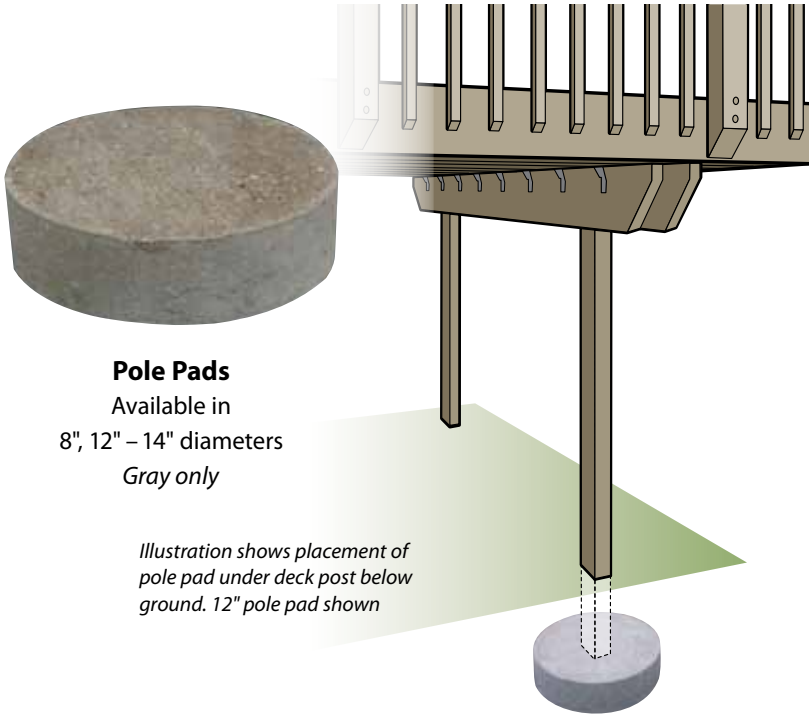

Red
(12" only)

Patio Block

8" w x 16" d x 1 5/8" h

Available colors:

(a) Red, (b) Charcoal, (c) Gray and (d) Brown

Due to the nature of concrete and variables in photography and printing, colors shown may vary from actual hues. Refer to product samples for final color selection.

Patio Stones and Edging

Caution: Deicing products may be harmful to concrete surfaces and concrete products, especially when used in excess. Sand is recommended to be used for slip resistance.

Pole Pads and Air Conditioner Pads

Pole Pads
 Available in
 8", 12" – 14" diameters
 Gray only

Illustration shows placement of pole pad under deck post below ground. 12" pole pad shown

Air Conditioner Pads
 30" x 30" • 36" x 24"
 36" x 36" • 32" Round