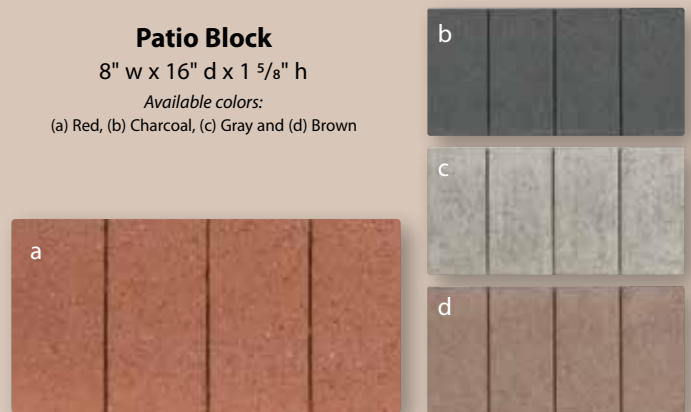

Patio Stones and Edging

Patio Stones, Patio Block, Pole Pads, Air Conditioner Pads and Bullet Edgers

Patio Stones and Patio Block

Brickface Patio Stones

18" square

Brown

Gray

Red

Smooth Patio Stones

12" round (2" deep)

12" square (2" deep)

18" round (2" deep)

18" square (2" deep)

(Round or Square, in 3 available colors)

Brown
(18" only)

Gray

Red
(12" only)

Patio Block

8" w x 16" d x 1 5/8" h

Available colors:

(a) Red, (b) Charcoal, (c) Gray and (d) Brown

Due to the nature of concrete and variables in photography and printing, colors shown may vary from actual hues. Refer to product samples for final color selection.