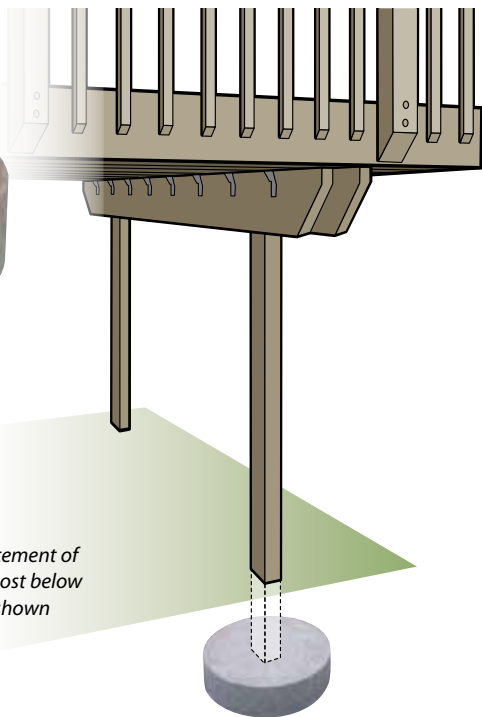

Patio Stones and Edging

Caution: Deicing products may be harmful to concrete surfaces and concrete products, especially when used in excess. Sand is recommended to be used for slip resistance.

Pole Pads and Air Conditioner Pads

Pole Pads
Available in
8", 12" - 14" diameters
Gray only

Illustration shows placement of pole pad under deck post below ground. 12" pole pad shown

Air Conditioner Pads
30" x 30" • 36" x 24"
36" x 36" • 32" Round