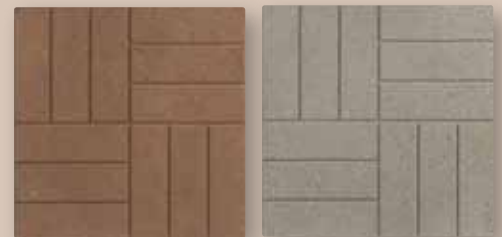

Patio Stones and Edging

Patio Stones, Patio Block, Pole Pads, Air Conditioner Pads and Bullet Edgers

Patio Stones and Patio Block

Brickface Patio Stones

18" square

Brown

Gray

Red

Smooth Patio Stones

12" round (2" deep)

12" square (2" deep)

18" round (2" deep)

18" square (2" deep)

(Round or Square, in 3 available colors)

Brown
(18" only)

Gray

Red
(12" only)

Patio Block

8" w x 16" d x 1 5/8" h

Available colors:

(a) Red, (b) Charcoal, (c) Gray and (d) Brown

Due to the nature of concrete and variables in photography and printing, colors shown may vary from actual hues. Refer to product samples for final color selection.