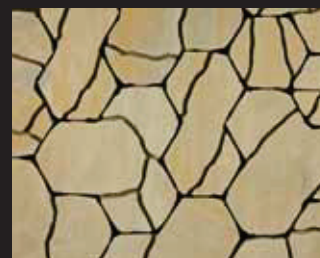

Destination PAVERS™

**NEW
PRODUCT
SERIES**

- Driveways
- Walkways
- Patios
- Paths
- Pool decks
- Steps

Destination PAVERS™

- 9 different sizes for a random, natural appearance
- Available in 4 Blended Colors
- 80 mm thick (3 1/8")
- Sold by the Layer
- Manufactured with advanced technology

County Materials' manufacturing and packaging technology offers amazing advantages:

- Rich color blends
- Stunning surface textures
- Higher surface density
- Superior absorption resistance
- Enhanced abrasion resistance

Refer to County Materials' Landscape Product Guide for specific product details and patterns.

Haven

Oasis

Serenity

Timeless

Due to the nature of concrete and variables in photography and printing, colors shown may vary from actual hues. Refer to product samples for final color selection.