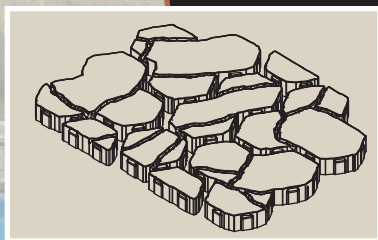

Destination PAVERS™

**NEW
PRODUCT
SERIES**

- Driveways
- Walkways
- Patios
- Paths
- Pool decks
- Steps

Destination PAVERS™

- 9 different sizes for a random, natural appearance
- Available in 4 Blended Colors
- 80 mm thick (3 1/8")
- Sold by the Layer
- Manufactured with advanced technology

County Materials' manufacturing and packaging technology offers amazing advantages:

- Rich color blends
- Stunning surface textures
- Higher surface density
- Superior absorption resistance
- Enhanced abrasion resistance

Refer to County Materials' Landscape Product Guide for specific product details and patterns.

Haven

Oasis

Serenity

Timeless

Due to the nature of concrete and variables in photography and printing, colors shown may vary from actual hues. Refer to product samples for final color selection.